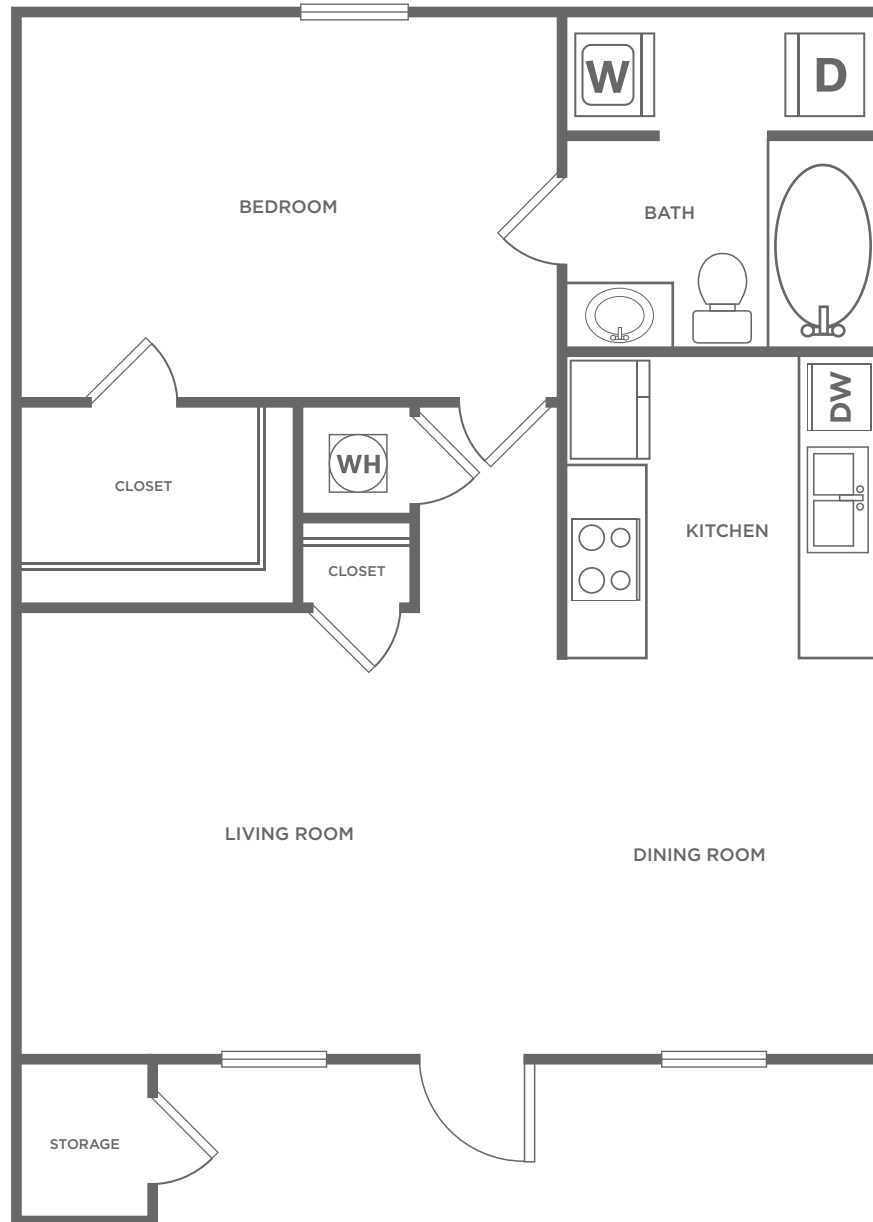

BROOKSTONE 1X1 COTTAGE

1 BED / 1 BATH

660
SQ. FT.

CROWN RIDGE & BROOKSTONE

COTTAGES

3751 Eagle Cliff Drive | Norman, OK 73072

678-495-9844

CrownRidge-BrookstoneCottages.com

All dimensions and square footages are approximate