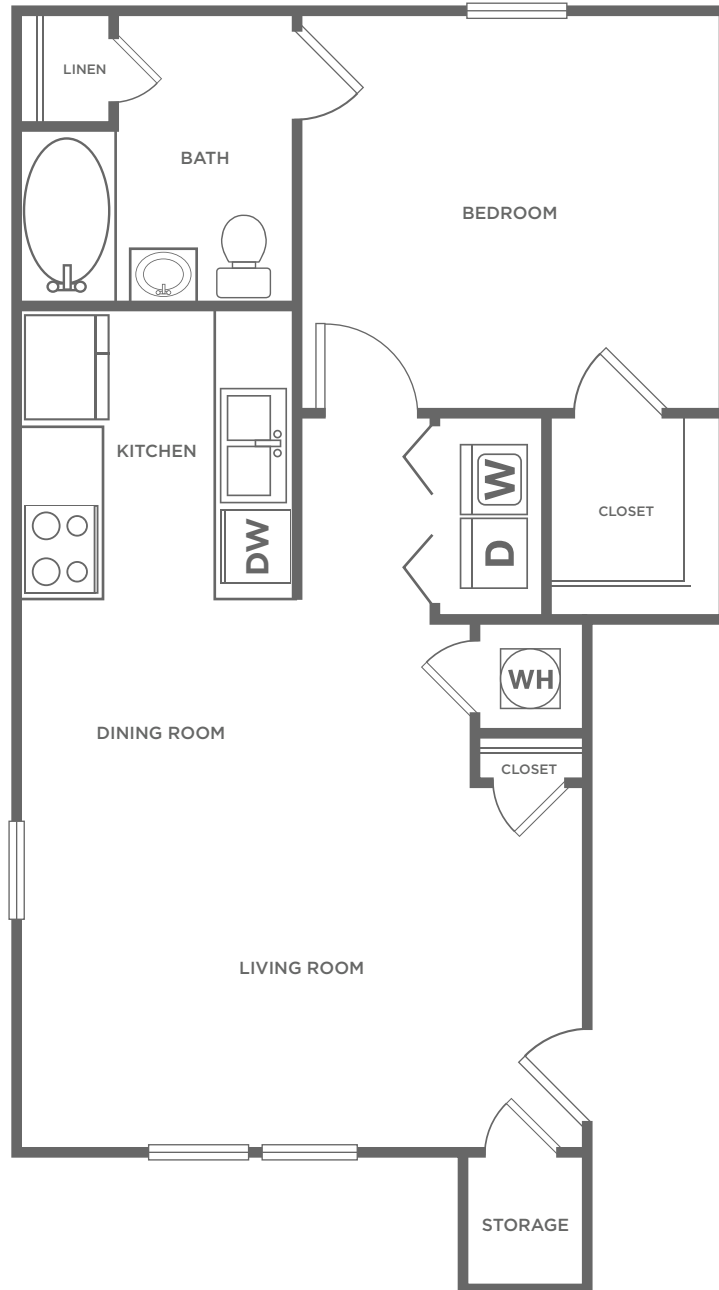

BROOKSTONE 1X1 (DOWN)

1 BED / 1 BATH

667
SQ. FT.

CROWN RIDGE & BROOKSTONE
COTTAGES

3751 Eagle Cliff Drive | Norman, OK 73072

678-495-9844

CrownRidge-BrookstoneCottages.com

All dimensions and square footages are approximate