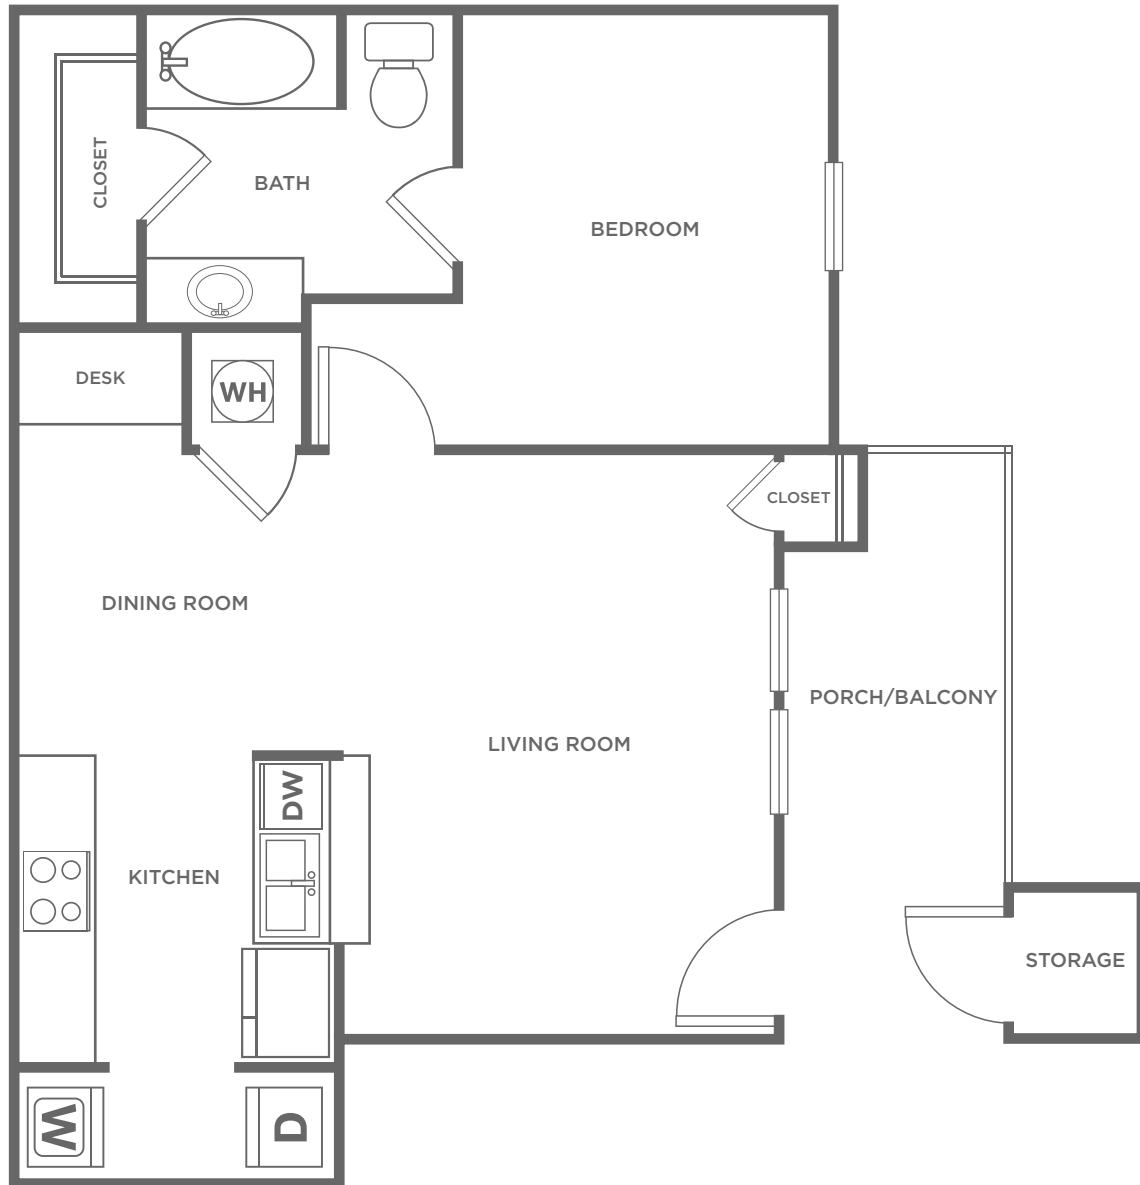

BROOKSTONE 1X1 (UP)

1 BED / 1 BATH

667
SQ. FT.

CROWN RIDGE & BROOKSTONE

COTTAGES

3751 Eagle Cliff Drive | Norman, OK 73072

678-495-9844

CrownRidge-BrookstoneCottages.com

All dimensions and square footages are approximate