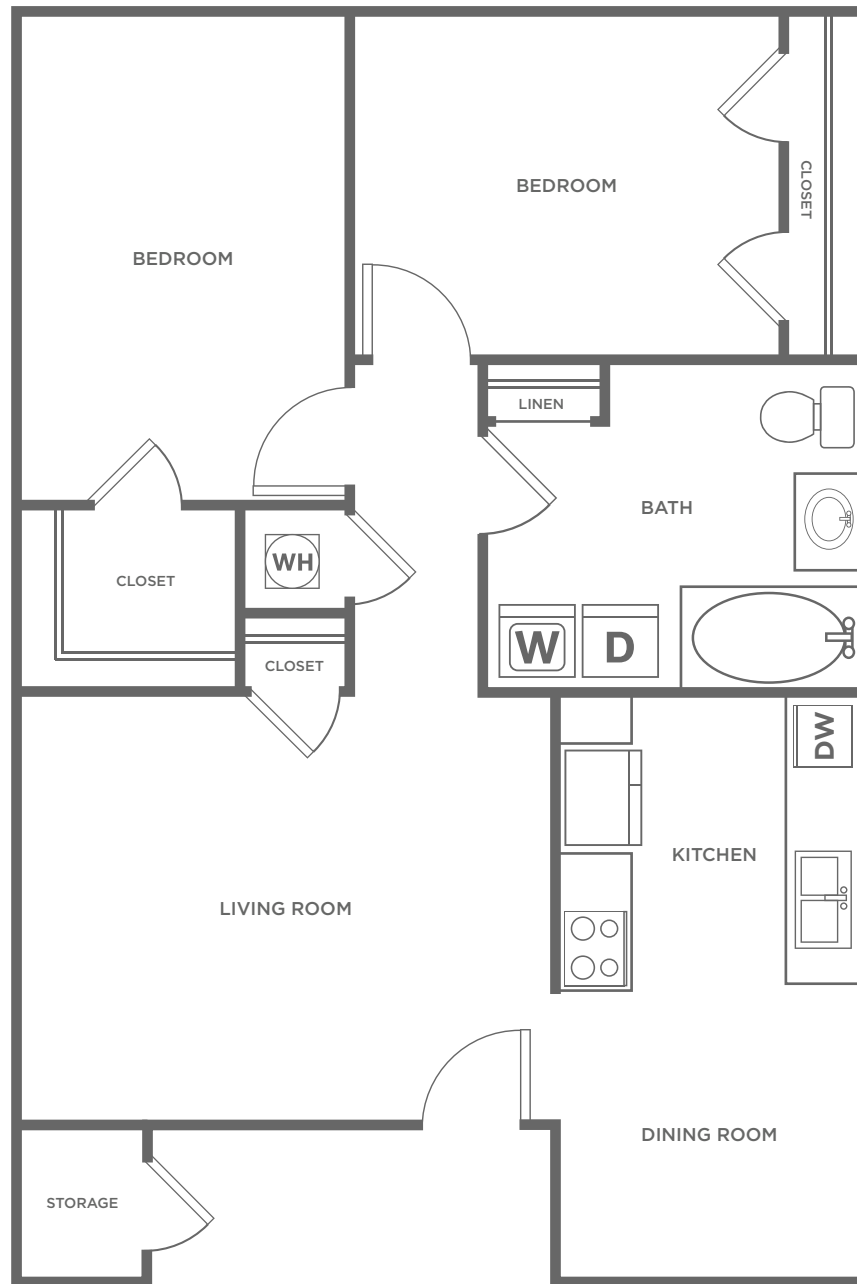

FLOOR PLAN E

2 BED / 1 BATH

807
SQ. FT.

CROWN RIDGE & BROOKSTONE

COTTAGES

3751 Eagle Cliff Drive | Norman, OK 73072

678-495-9844

CrownRidge-BrookstoneCottages.com

All dimensions and square footages are approximate