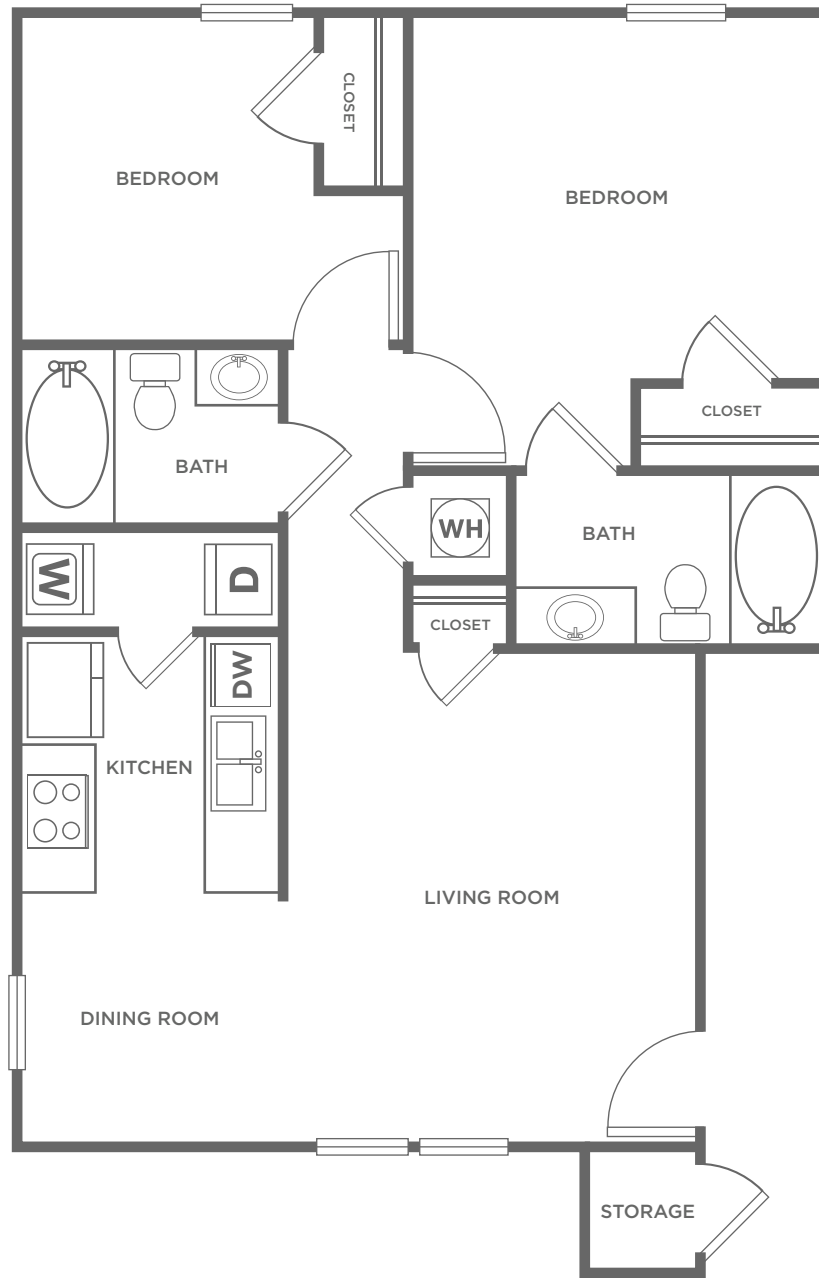

BROOKSTONE 2X2 (DOWN)

2 BED / 2 BATH

889
SQ. FT.

CROWN RIDGE & BROOKSTONE
COTTAGES

3751 Eagle Cliff Drive | Norman, OK 73072

678-495-9844

CrownRidge-BrookstoneCottages.com

All dimensions and square footages are approximate