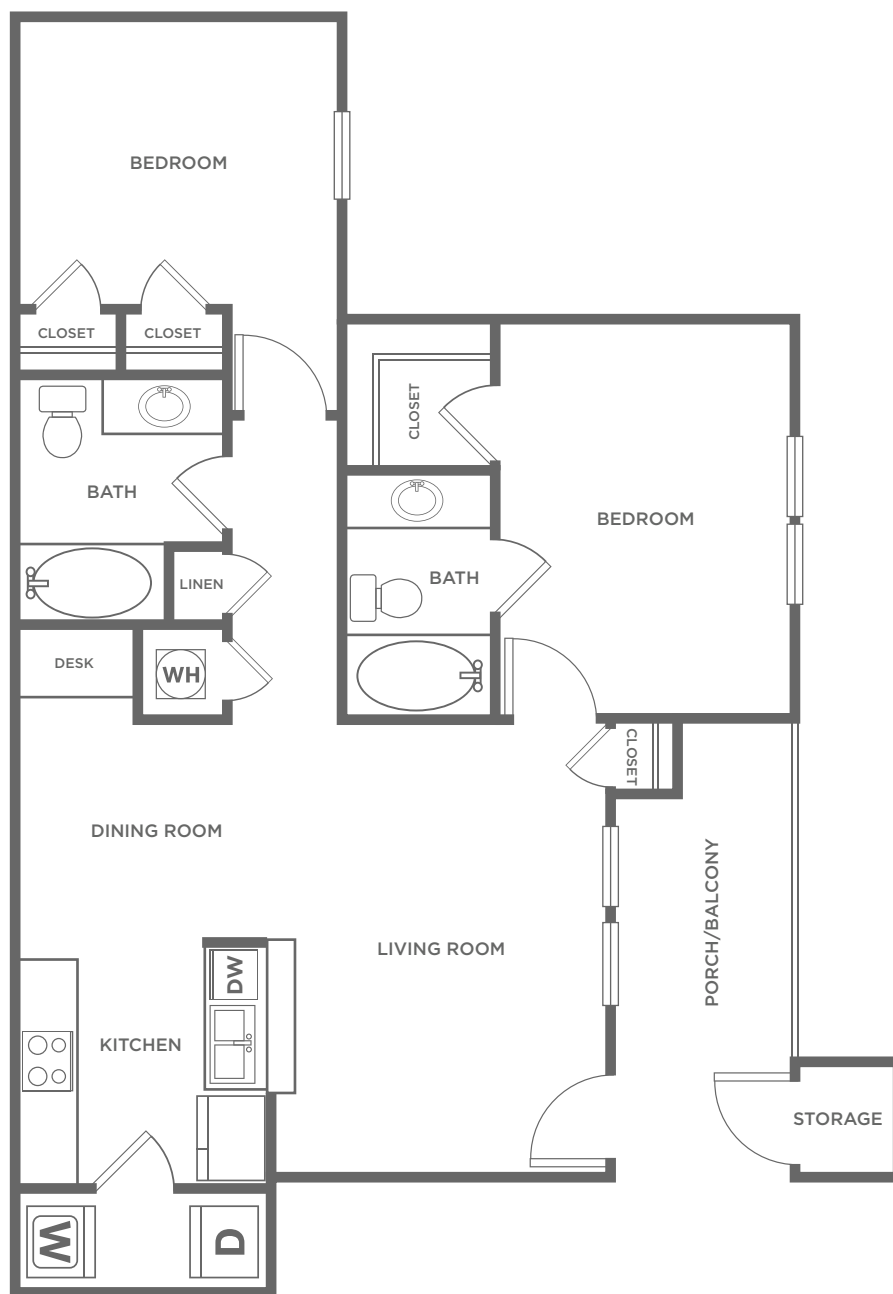

BROOKSTONE 2X2 (UP)

2 BED / 2 BATH

889
SQ. FT.

CROWN RIDGE & BROOKSTONE

COTTAGES

3751 Eagle Cliff Drive | Norman, OK 73072

678-495-9844

CrownRidge-BrookstoneCottages.com

All dimensions and square footages are approximate