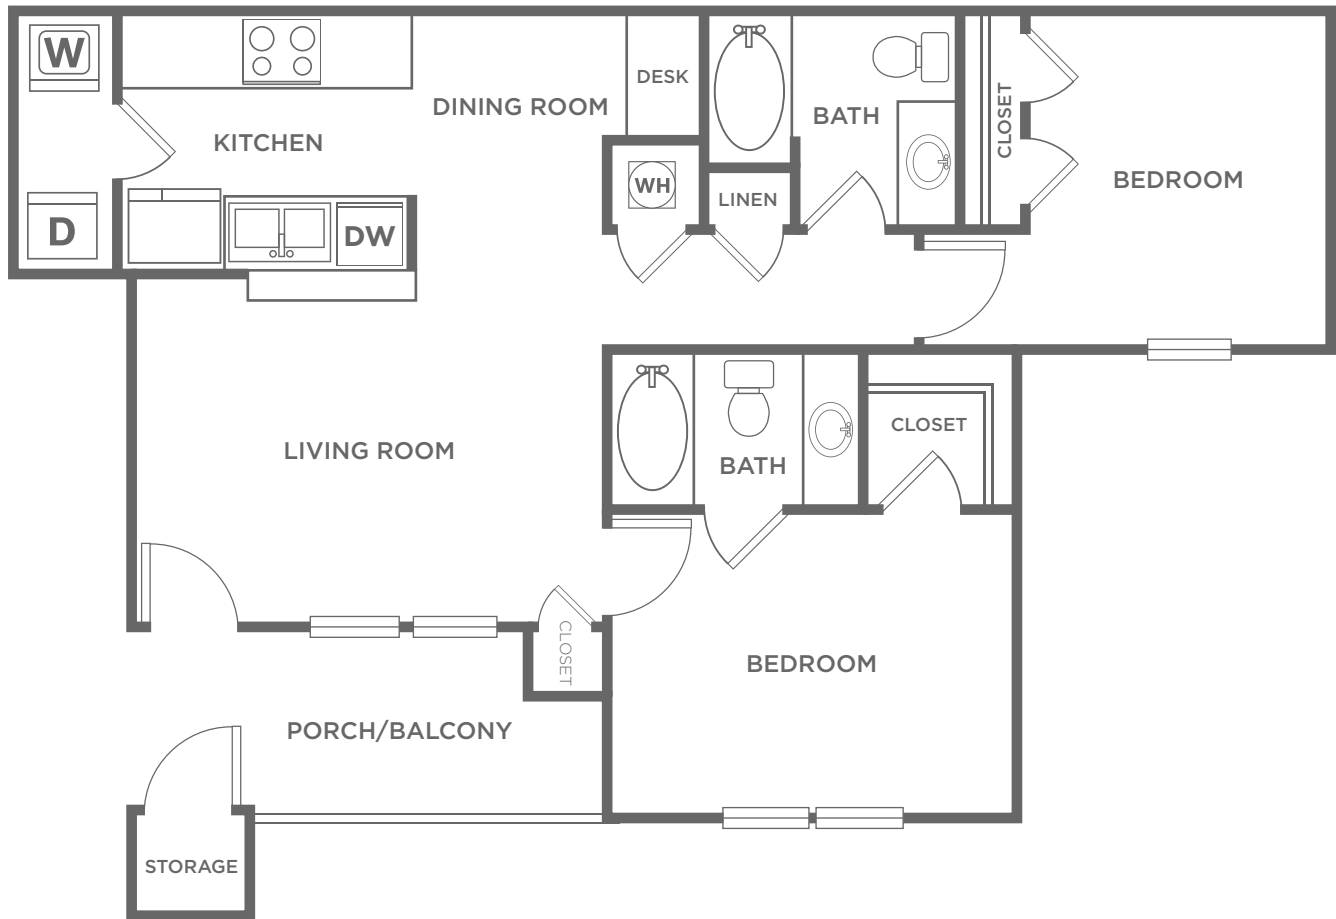

CROWN RIDGE 2X2

2 BED / 2 BATH

912
SQ. FT.

CROWN RIDGE & BROOKSTONE

COTTAGES

3751 Eagle Cliff Drive | Norman, OK 73072

678-495-9844

CrownRidge-BrookstoneCottages.com

All dimensions and square footages are approximate