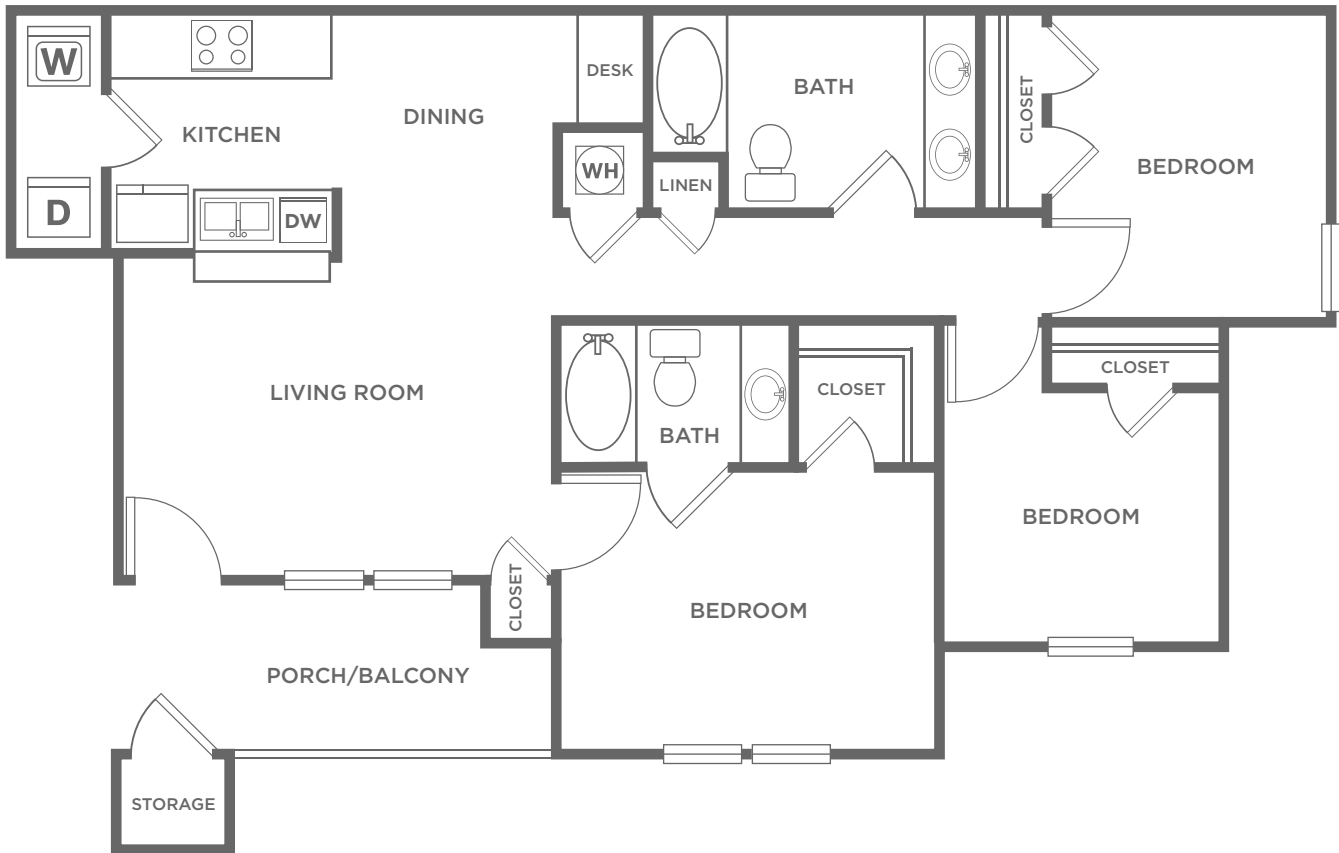

# CROWN RIDGE 4X2

3 BED / 2 BATH

1085  
SQ. FT.

**CROWN RIDGE & BROOKSTONE**

COTTAGES

3751 Eagle Cliff Drive | Norman, OK 73072

678-495-9844

CrownRidge-BrookstoneCottages.com

*All dimensions and square footages are approximate*