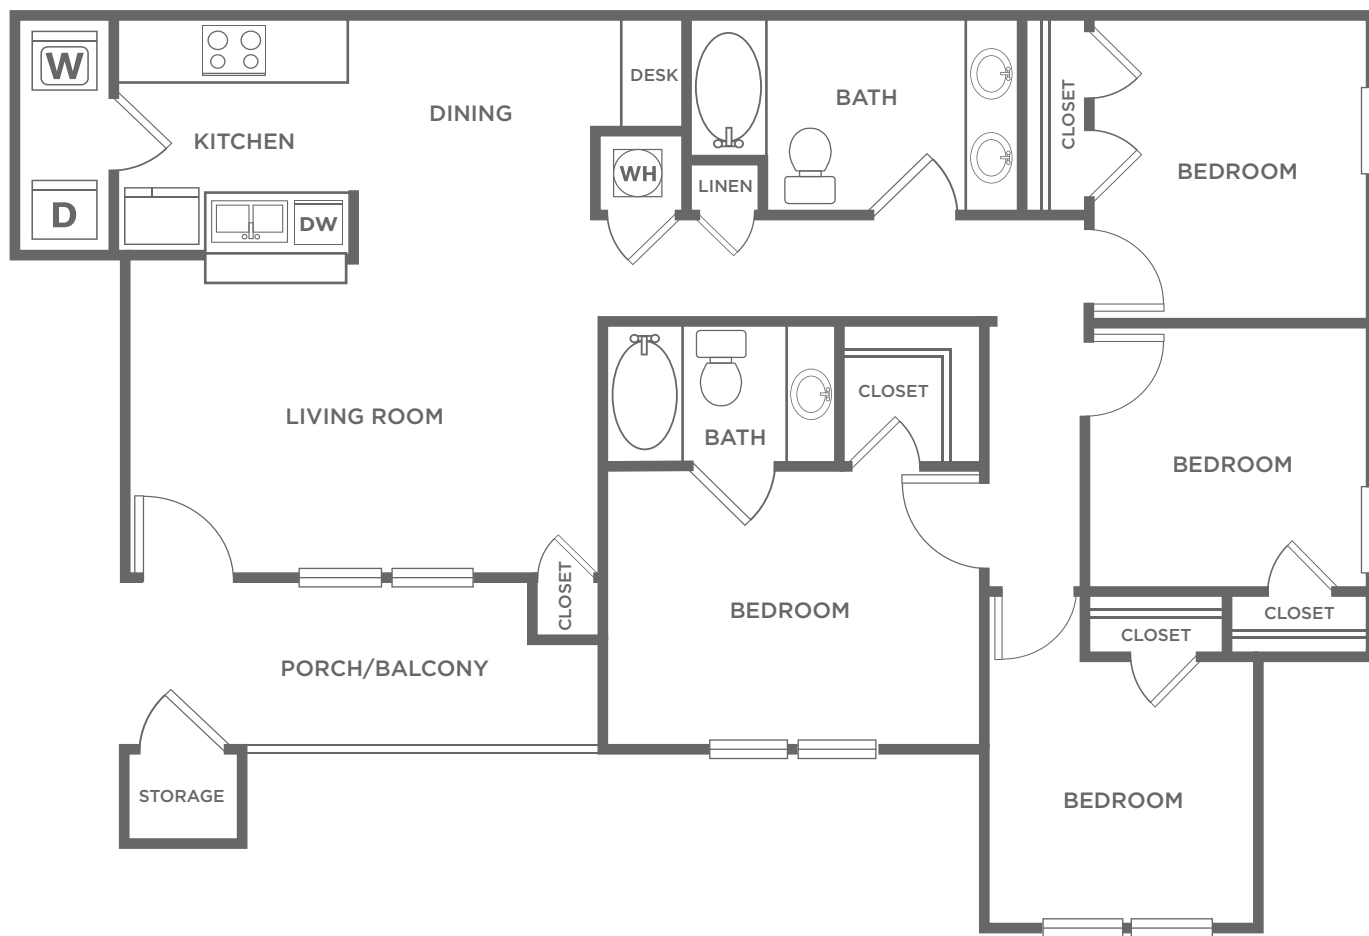

CROWN RIDGE 4X2

4 BED / 2 BATH

1285
SQ. FT.

CROWN RIDGE & BROOKSTONE

COTTAGES

3751 Eagle Cliff Drive | Norman, OK 73072

678-495-9844

CrownRidge-BrookstoneCottages.com

All dimensions and square footages are approximate